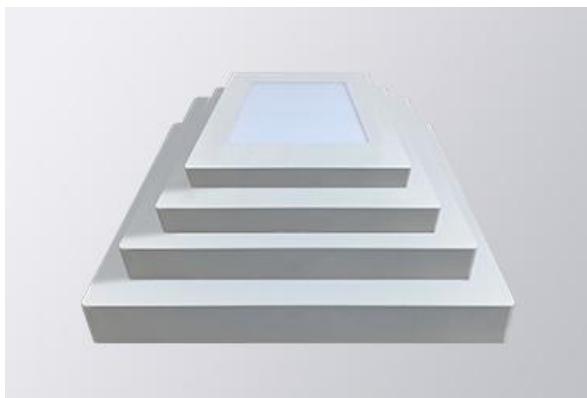

LED Ceiling Light

SQ4/SQ6/SQ8/SQ30

Features

- The highest PFC driver can be up to 0.99
- CRI>80, Erp compatible
- Ultra slim design
- Dimmable compatible with Dali
- Lighting sensors and Motion sensors are optional
- 5 years guarantee

Applications

Meets the general and decoration lighting environment such as:

- Offices
- Restaurants
- Hotels
- Shops
- School and Hospital
- Workshop
- Meeting Rooms