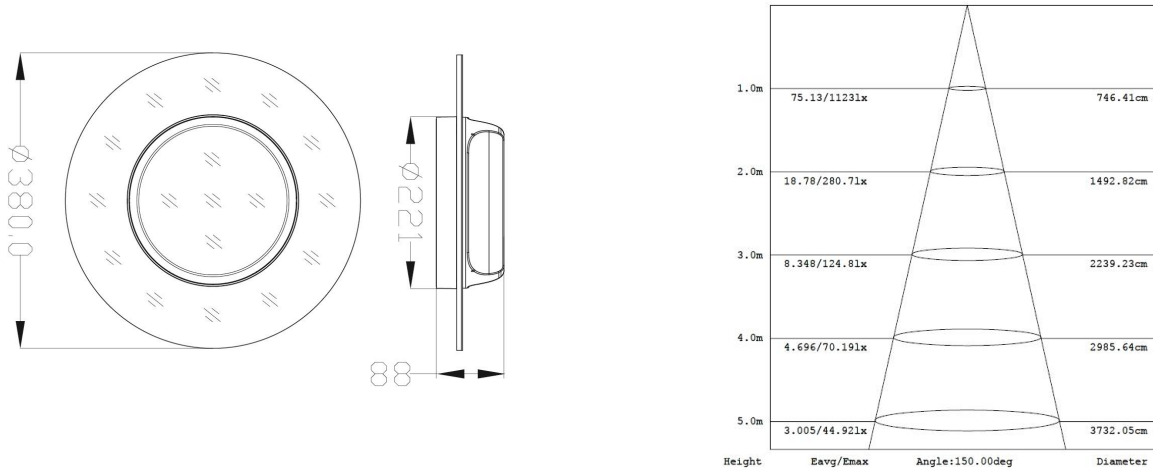

Specifications

Dimension	D380*90 mm
Power & Lumen Output	
26W	2600 lm @ 4000K
36W	3600 lm @ 4000K
Color Temperature	
Warm White	3000K ±200K
Natural White	4000K ±250K
Daylight White	5000K ±300K
Pure White	5700K ±350K
Color Rendering Index	>80
Rated Life (L70)	50,000 Hours
Housing	Aluminum
Optics	Opal/Micro Prismatic
Beam Spread	Up/Down
Operating Temperature	-20°C to +60°C (Amb.)
Input Voltage	200-240V/AC
Power Factor	>0.95
Working Voltage	
26W	26±2 V/DC
36W	46±3 V/DC
Working Current	700 mA
Net Weight	2.5 Kg
Glow Wire	650 °C (850°C Optional)
IP	IP20
IK	IK05
Installation	Pendant Mounted

10/31/2017

Dimension and Illumination Diagram

Ordering Information

Sheenly	Class	Watt	CCT	Model	Finishing	Options
SL=Sheenly Lighting	PAN=Panel	26W 36W	WW=3000 ±200K NW=4000 ±250K DW=5000 ±300K PW=6000 ±350K	LY	SI=Silver	

Part Number	Power	CCT	Lumen Output	Beam	Dimension
SL-PAN-26W-WW-LY	26W	WW=3000 ±200K NW=4000 ±250K DW=5000 ±300K PW=6000 ±350K	2600	Up/Down	D380*90 mm
SL-PAN-26W-NW-LY	26W		2600	Up/Down	D380*90 mm
SL-PAN-26W-DW-LY	26W		2600	Up/Down	D380*90 mm
SL-PAN-26W-PW-LY	26W		2600	Up/Down	D380*90 mm
SL-PAN-36W-WW-LY	36W		3600	Up/Down	D380*90 mm
SL-PAN-36W-NW-LY	36W		3600	Up/Down	D380*90 mm
SL-PAN-36W-DW-LY	36W		3600	Up/Down	D380*90 mm
SL-PAN-36W-PW-LY	36W		3600	Up/Down	D380*90 mm